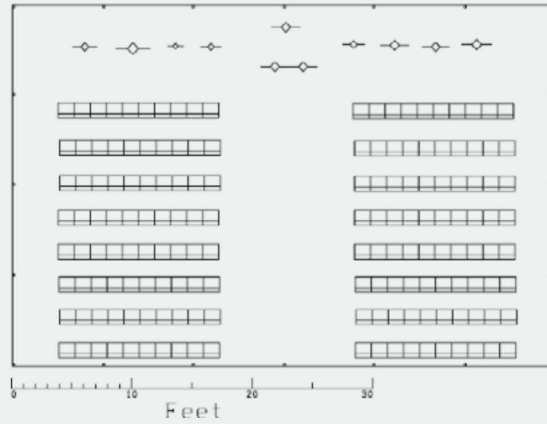

**WALLED  
GARDEN  
CEREMONY**

**LAYOUT EXAMPLE  
SHOWING 30 X 45 FRAME TENT  
ROWS OF 10  
SEATING 160 GUESTS  
(NO MORE THAN 168 SUGGESTED)  
ROOM FOR AISLE AND CEREMONY SPACE**

**LOWER LEVEL  
220 CEREMONY CHAIRS**