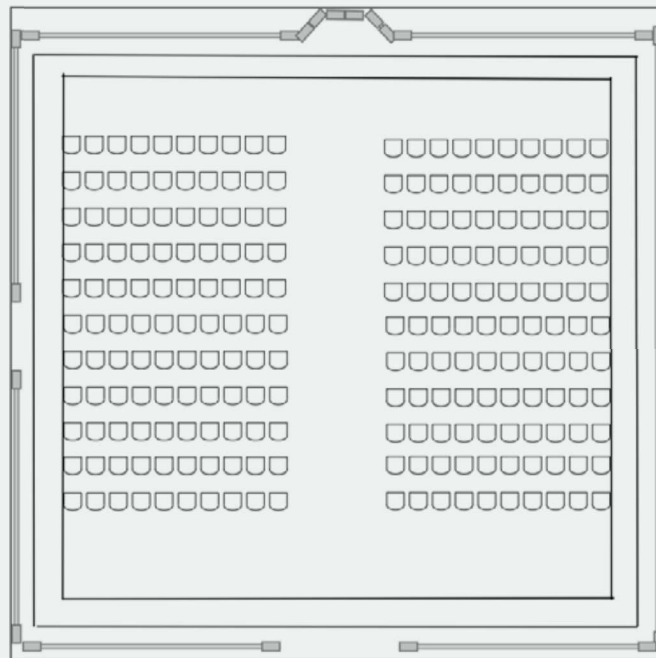

**WALLED  
GARDEN  
CEREMONY**

**LAYOUT EXAMPLE  
SHOWING 30 X 45 FRAME TENT  
ROWS OF 10  
SEATING 160 GUESTS  
(NO MORE THAN 168 SUGGESTED)  
ROOM FOR AISLE AND CEREMONY SPACE**

**LOWER LEVEL  
220 CEREMONY CHAIRS**